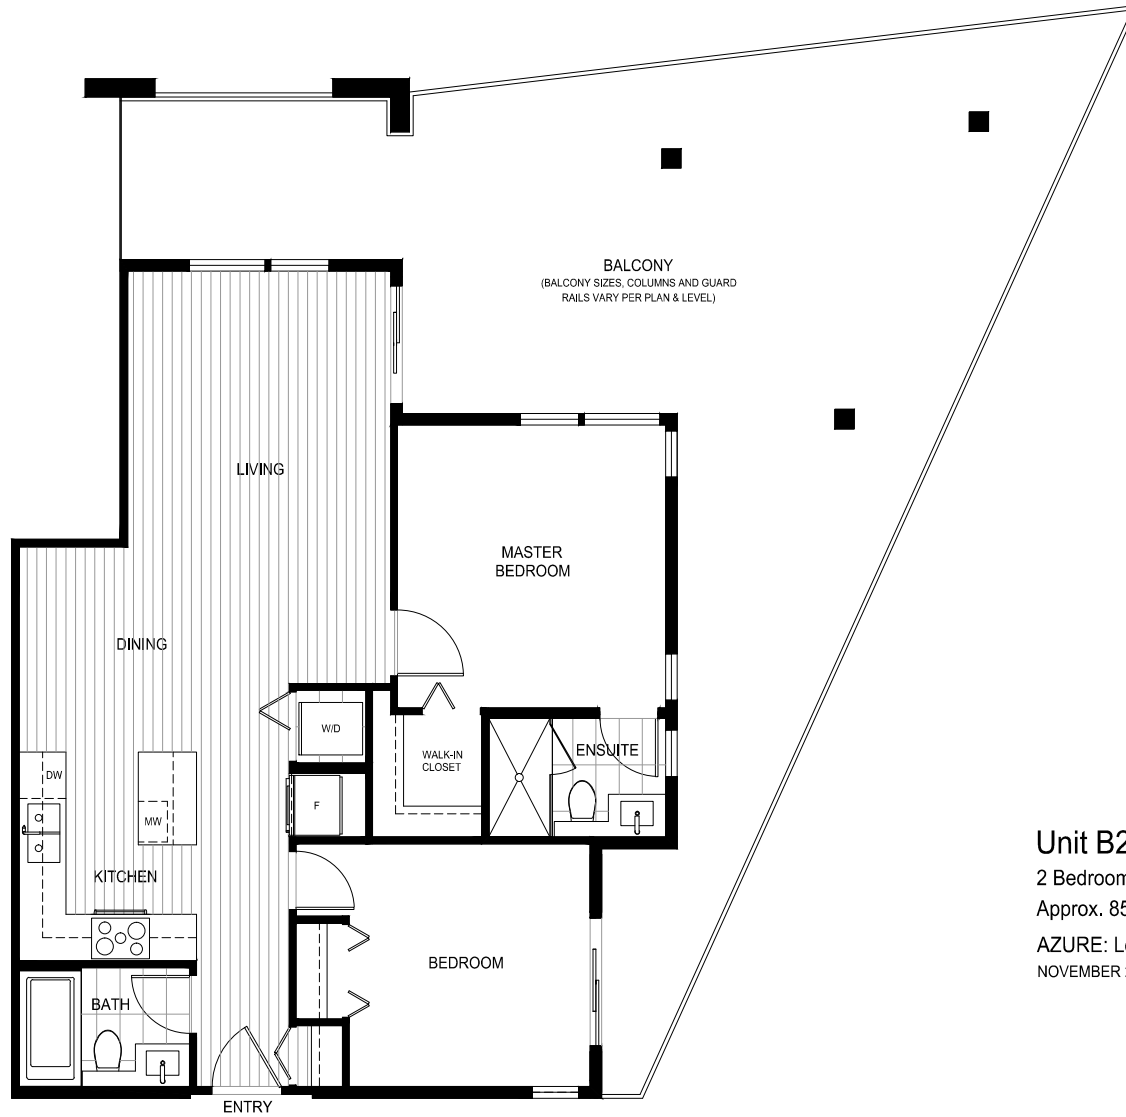

# DRAFT

**Unit B2**  
2 Bedroom, 2 Bath  
Approx. 855-856 sq ft  
AZURE: Lowrise  
NOVEMBER 23, 2020

IN A CONTINUING EFFORT TO MEET THE CHALLENGE OF PRODUCT IMPROVEMENTS, WE RESERVE THE RIGHT TO MODIFY OR CHANGE DIMENSIONS, SIZES, SPECIFICATIONS, PLAN ORIENTATION AND MATERIALS WITHOUT NOTICE. ALL DECK, PATIO, TERRACE AND BALCONY SIZES MAY VARY. COLUMNS, PRIVACY SCREENS, DEMISING WALLS AND GUARDRAIL DETAILS MAY VARY DEPENDING UPON FLOOR LEVEL. THE QUALITY HOMES AT AZURE ARE BUILT BY LM AZURE HOMES LIMITED PARTNERSHIP. E.& O.E.